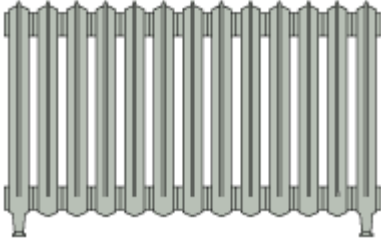

LIB/13/660

Height	660mm
Width	1012mm
Depth	203mm
Output	1828 watts