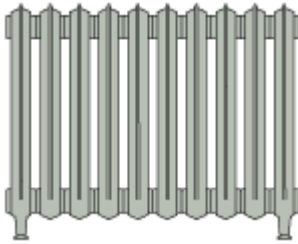

LIB/9/660

Height	660mm
Width	708mm
Depth	203mm
Output	1266 watts