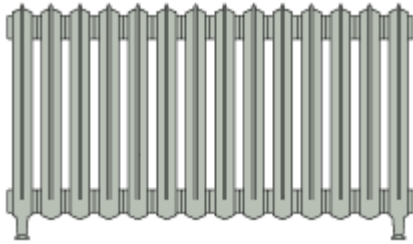

LIB/14/660

Height	660mm
Width	1088mm
Depth	203mm
Output	1969 watts