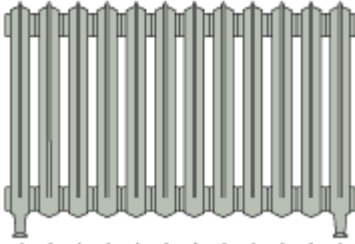

LIB/12/660

Height	660mm
Width	936mm
Depth	203mm
Output	1688 watts