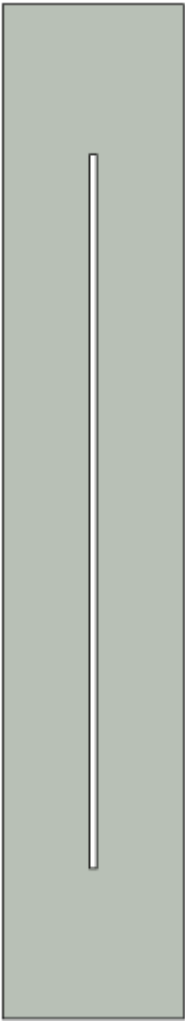

## Nuage:

This radiator really trips the light fantastic, with a fluorescent strip running through its heart. Nuage will add to the décor, take up wall space in the most economical way and still blend with your other works of art. It may be flat, but it certainly isn't boring.

### Basic info:

**Material**Stainless steel casing, steel radiator.

**Pressure**Operating pressure 6 bar

**Colour(s)**Stainless steel

**5-year guarantee**

**2-year electrical element guarantee**

### Full details:

**Full Spec**

[Back top top](#)

**Nuage 1**

<b>Height</b>	2250mm
<b>Width</b>	490mm
<b>Depth</b>	85mm
<b>Output</b>	1077 watts

**Nuage 2**

<b>Height</b>	2250mm
<b>Width</b>	490mm
<b>Depth</b>	85mm
<b>Output</b>	1077 watts

### Other Details

[Back top top](#)

**Material**Stainless steel casing, steel radiator.

**Pressure**6 Bar

**Delivery**All sizes usually in stock at the manufacturers.

**Connections**2 x 1/2" BSP

**Dimm Note**Distance from wall to front face is 85mm