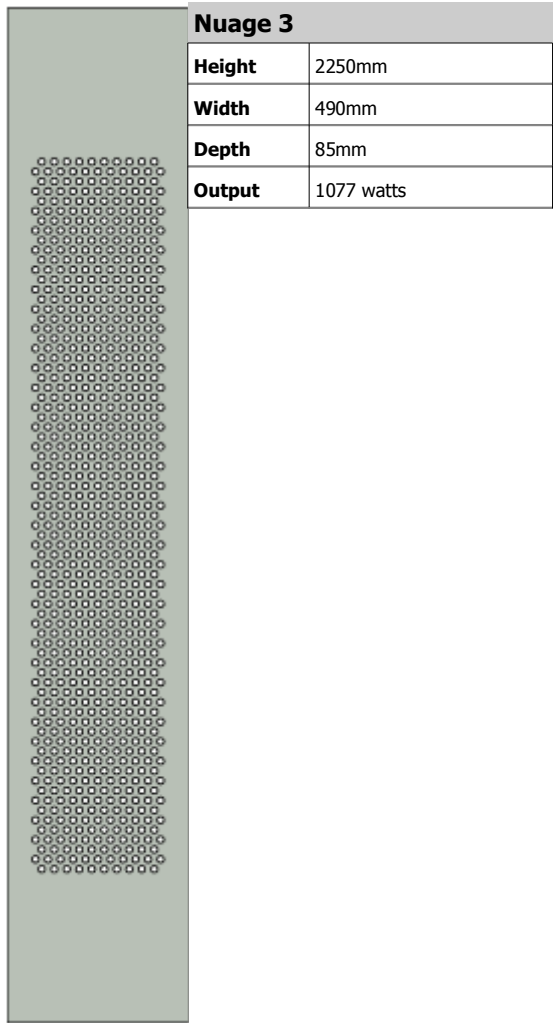

### Full details:

**Full Spec**

[Back top top](#)

**Nuage 1**

<b>Height</b>	2250mm
<b>Width</b>	490mm
<b>Depth</b>	85mm
<b>Output</b>	1077 watts

**Nuage 2**

<b>Height</b>	2250mm
<b>Width</b>	490mm
<b>Depth</b>	85mm
<b>Output</b>	1077 watts

### Other Details

[Back top top](#)

**Material**Stainless steel casing, steel radiator.

**Pressure**6 Bar

**Delivery**All sizes usually in stock at the manufacturers.

**Connections**2 x 1/2" BSP

**Dimm Note**Distance from wall to front face is 85mm