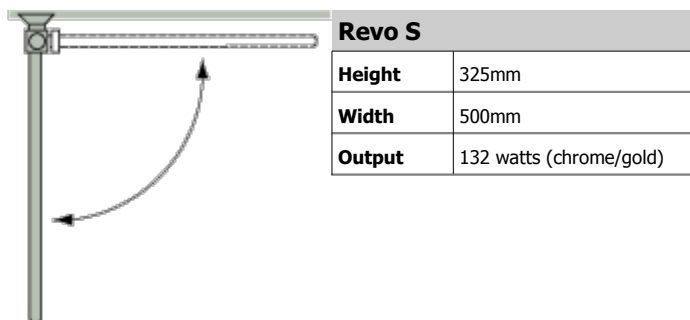

Basic Info:

MaterialBrass
Pressure7 Bar.
Colour(s)Chrome and Gold

Full details:

Full Spec

Revo L	
Height	525mm
Width	600mm
Output	236 watts (chrome/gold)