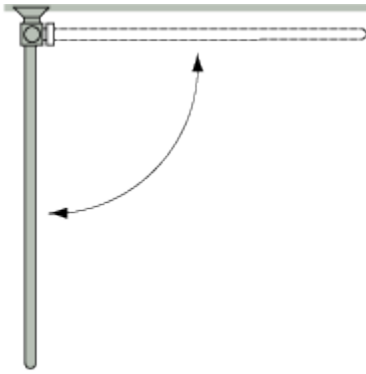

Revo

This chrome plated brass radiator actually pivots to make towel hanging easier than ever. Not just a pretty shape, but also frees up valuable floor and wall space. Add to this the advantages of rapid, hygienic towel drying and the designer towel radiator, in its many guises, becomes the practical, desirable option for any domestic or commercial setting.

Basic Info:

MaterialBrass
Pressure7 Bar.
Colour(s)Chrome and Gold

Full details:

Full Spec

Revo L	
Height	525mm
Width	600mm
Output	236 watts (chrome/gold)