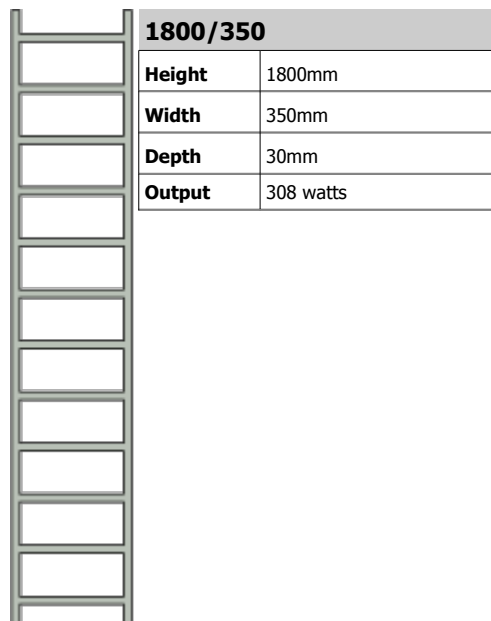

Basic Info:

Material Manufactured from stainless steel / steel (paint finishes)

Pressure FWP (max) 6 bar (test 9 bar)

Colour(s) Polished stainless steel / colours

Full details:

Full Spec

1800/500

Height	1800mm
Width	500mm
Depth	30mm
Output	388 watts

2100/350

Height	2100mm
Width	350mm
Depth	30mm
Output	361 watts

2100/500

Height	2100mm
Width	500mm
Depth	30mm
Output	452 watts