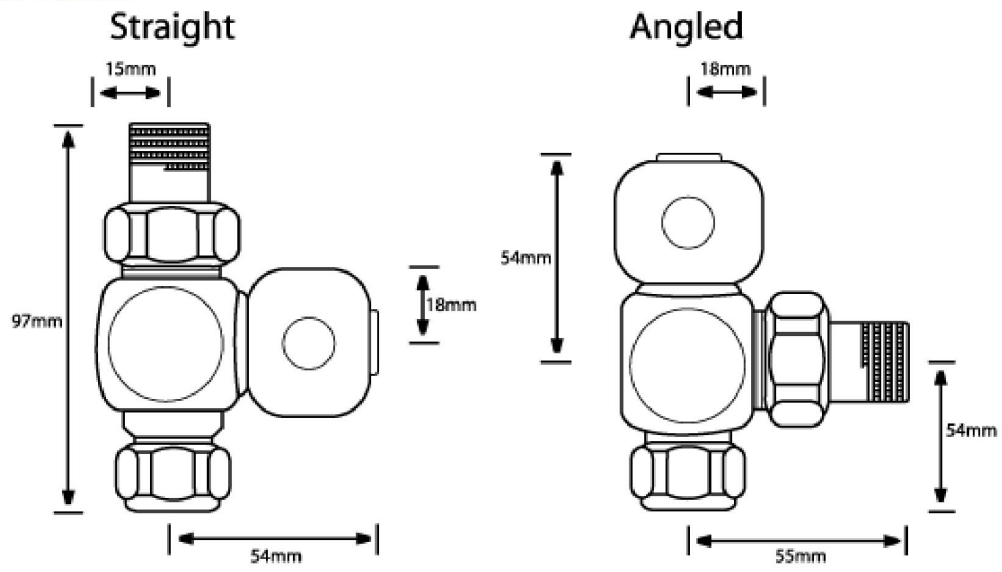

Gyro:

Gyro

Available in two styles, straight or angled, the [Gyro](#) is the perfect choice to complement modern styles and towel rails. The matching lockshield and wheelhead bodies are styled in refined chrome but to ring the changes why not consider one of the following attractive coloured heads?. For a more classic look, chrome and gold coloured heads complete the range. These valves are available in a standard 15mm connection size.

Gyro TRV

In an environment where economy and precision are required, the [Gyro TRV](#) is an ideal choice. Connected to a standard 15mm pipework system, Gyro TRV gives fingertip control of heat settings, room by room, independently of each other. Perfect where a controlled heat setting is important, Gyro TRV is available in two styles, straight and angled, to suit most applications.

NOTE: the shroud for the TRV sensor is available in white or chrome (extra charge) only.

Format Straight or Angled

Finish Gold and chrome.

Coloured heads: Available in 8 shades to match the RAL colour range of selected radiators, choose from matt or gloss black, brown, blue, red, green, yellow, ivory or white (standard supply is white).

Connection 15mm

Full Details:

Lockshield and control valves have the same dimensional detail