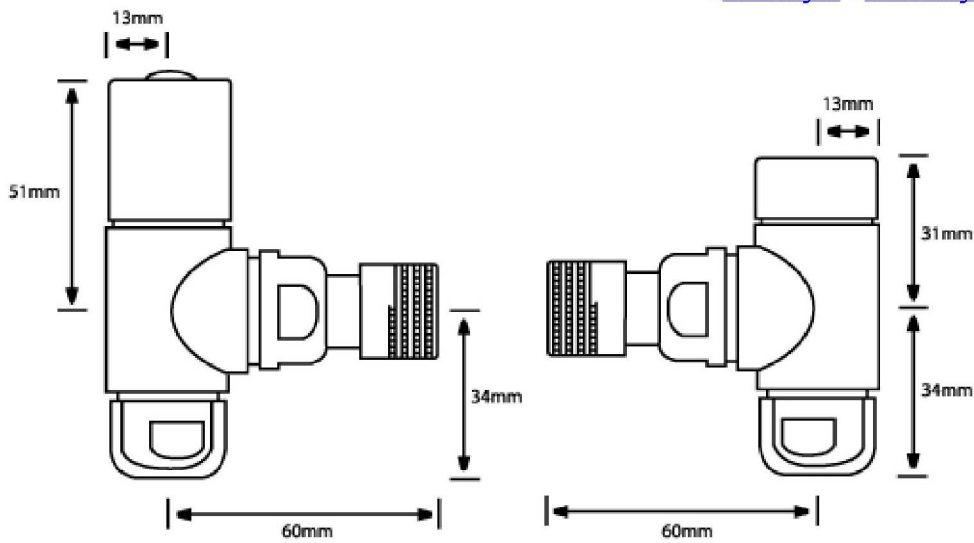

Radius:

These smart chrome valves are new, and are available in two styles, straight or angled, both in 15mm connections. The Radius offers a clean classic appearance to enhance most styles of radiator or towel rail. The understated lines of the Radius valve give a functional yet elegant finish to any application.

Format Straight
and Angled
Finish Chrome
only
Connection 15mm

Full details;

Full Spec

[Back top top](#)

[>Radius Angled.](#) [>Radius Straight.](#)

Full Spec

[Back top top](#)

[>Radius Angled.](#) [>Radius Straight.](#)